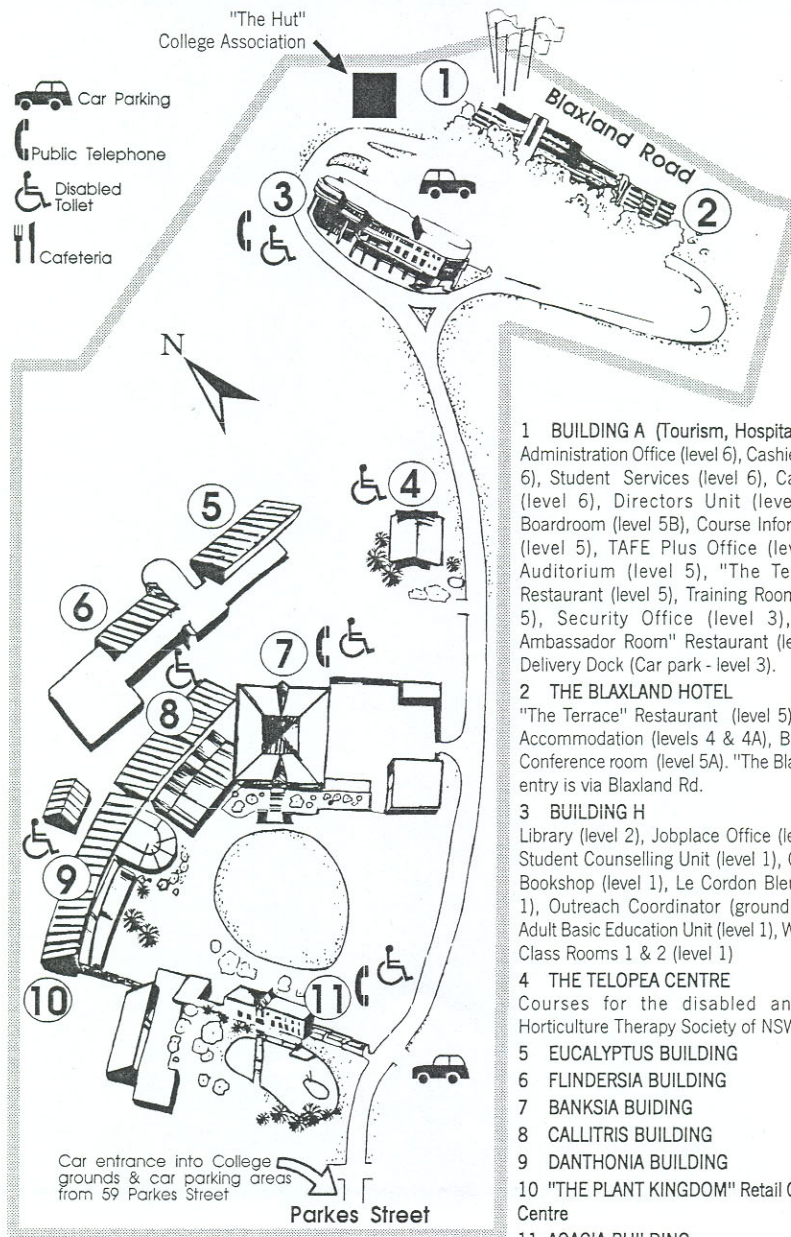

Ryde College - NORTHERN SYDNEY INSTITUTE

250 Blaxland Rd, Ryde Ph:131 674, Fax: 9448 6291 Pedestrian entry via Blaxland Rd & Parkes St. Vehicular entry from Parkes Street (Parking for "The Blaxland" enter from Blaxland Rd)

- 1 **BUILDING A (Tourism, Hospitality)**
Administration Office (level 6), Cashier (level 6), Student Services (level 6), Cafeteria (level 6), Directors Unit (level 5B), Boardroom (level 5B), Course Information (level 5), TAFE Plus Office (level 5), Auditorium (level 5), "The Terrace" Restaurant (level 5), Training Room (level 5), Security Office (level 3), "The Ambassador Room" Restaurant (level 4), Delivery Dock (Car park - level 3).
- 2 **THE BLAXLAND HOTEL**
"The Terrace" Restaurant (level 5), Hotel Accommodation (levels 4 & 4A), Blaxland Conference room (level 5A). "The Blaxland" entry is via Blaxland Rd.
- 3 **BUILDING H**
Library (level 2), Jobplace Office (level 2), Student Counselling Unit (level 1), College Bookshop (level 1), Le Cordon Bleu (level 1), Outreach Coordinator (ground level), Adult Basic Education Unit (level 1), Waratah Class Rooms 1 & 2 (level 1)
- 4 **THE TELOPEA CENTRE**
Courses for the disabled and the Horticulture Therapy Society of NSW
- 5 **EUCALYPTUS BUILDING**
- 6 **FLINDERSIA BUILDING**
- 7 **BANKSIA BUILDING**
- 8 **CALLITRIS BUILDING**
- 9 **DANTHONIA BUILDING**
- 10 **"THE PLANT KINGDOM" Retail Garden Centre**
- 11 **ACACIA BUILDING**
Horticulture office (ground level), Conference room (ground level).